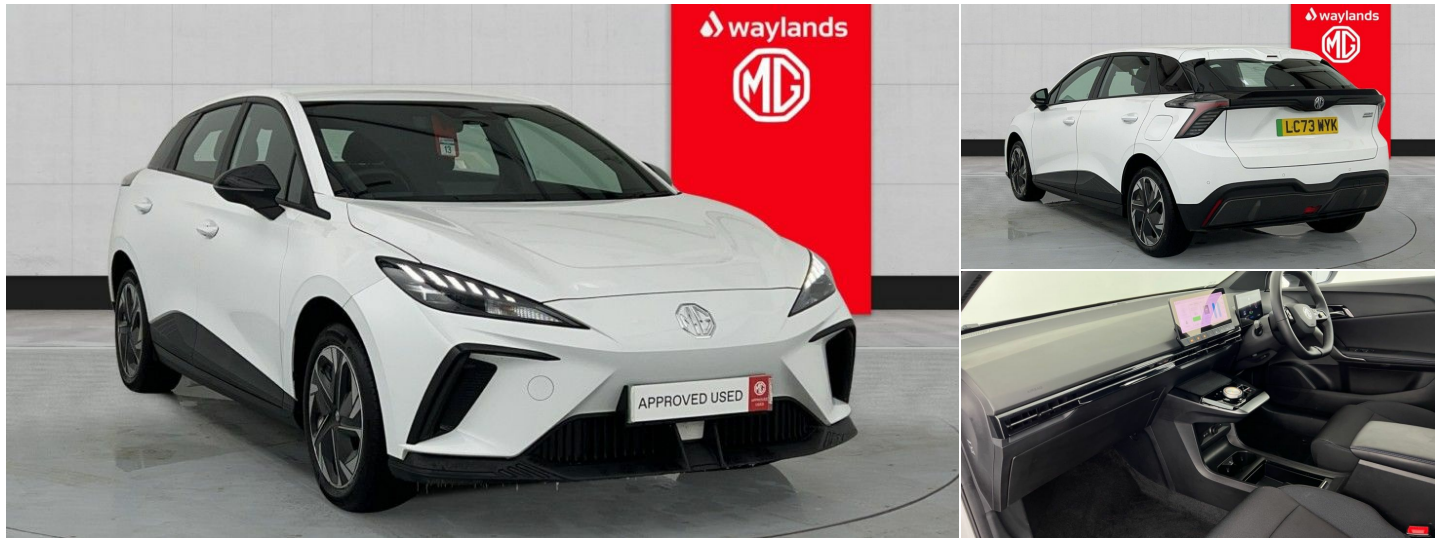

## 2023(73) MG MG4

£12,990

150kW SE EV Long Range 64kWh 5dr Auto Automatic

+ £180 plus VAT Admin Fee

### Mileage

12,786 miles